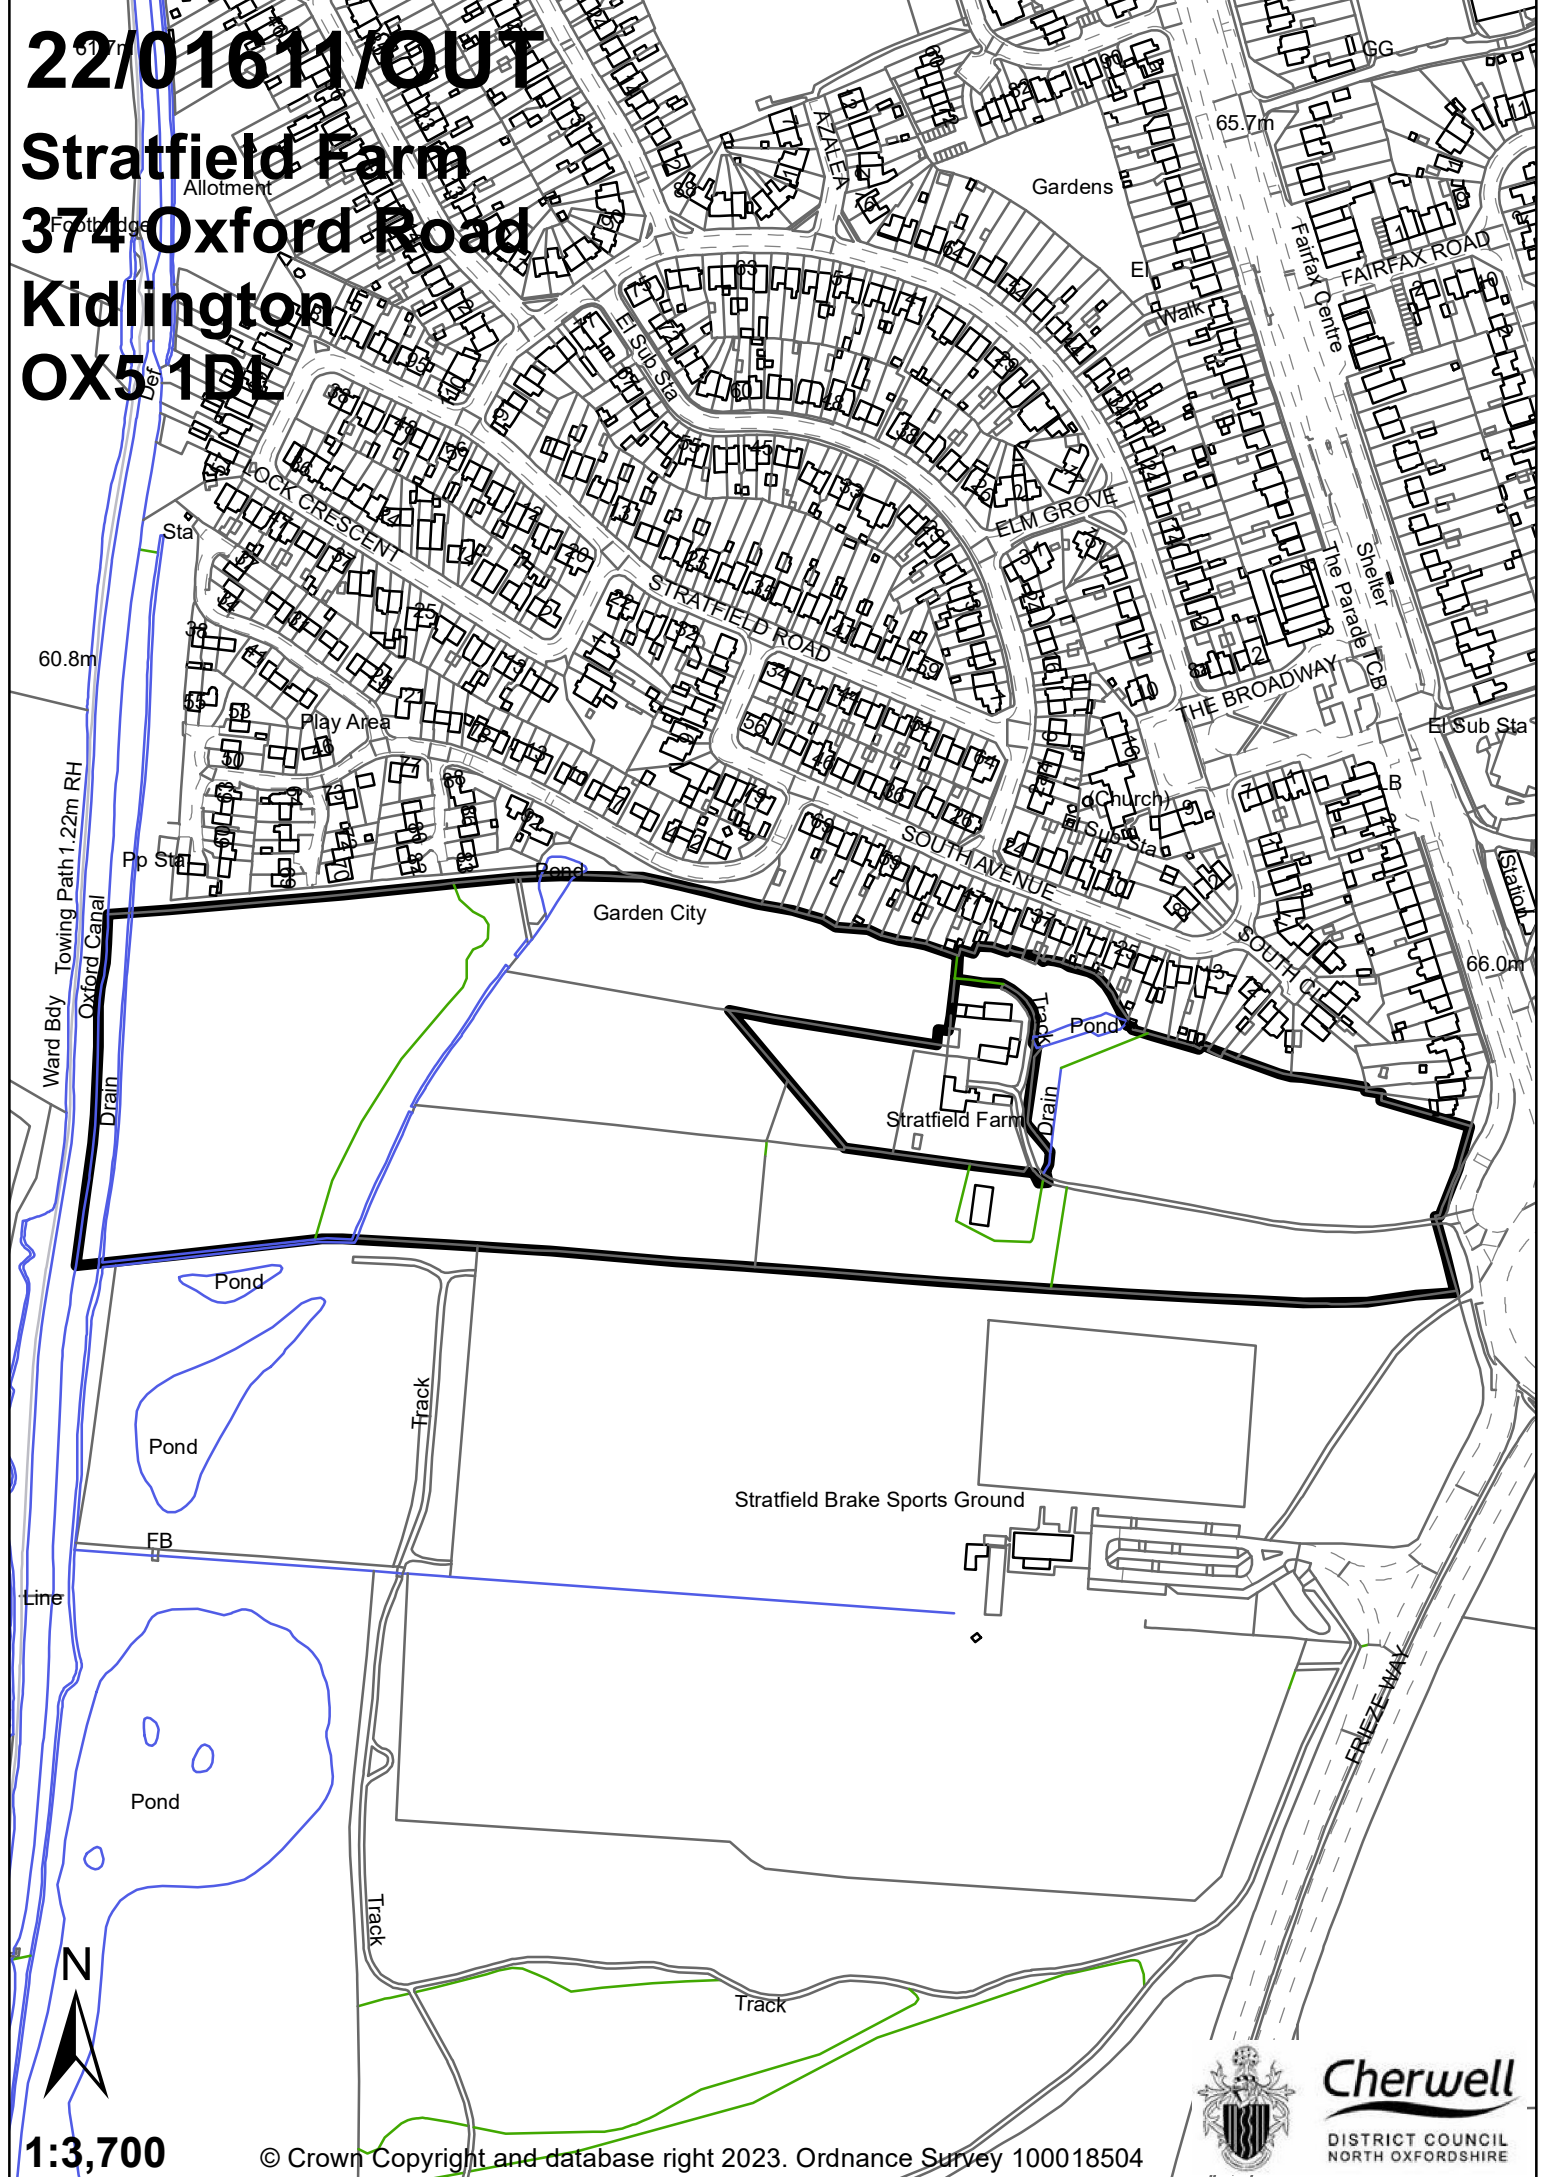

22/01611/OUT

Stratfield Farm

374 Oxford Road

Kidlington

OX5 1DL

1:3,700

© Crown Copyright and database right 2023. Ordnance Survey 100018504

Cherwell
DISTRICT COUNCIL
NORTH OXFORDSHIRE